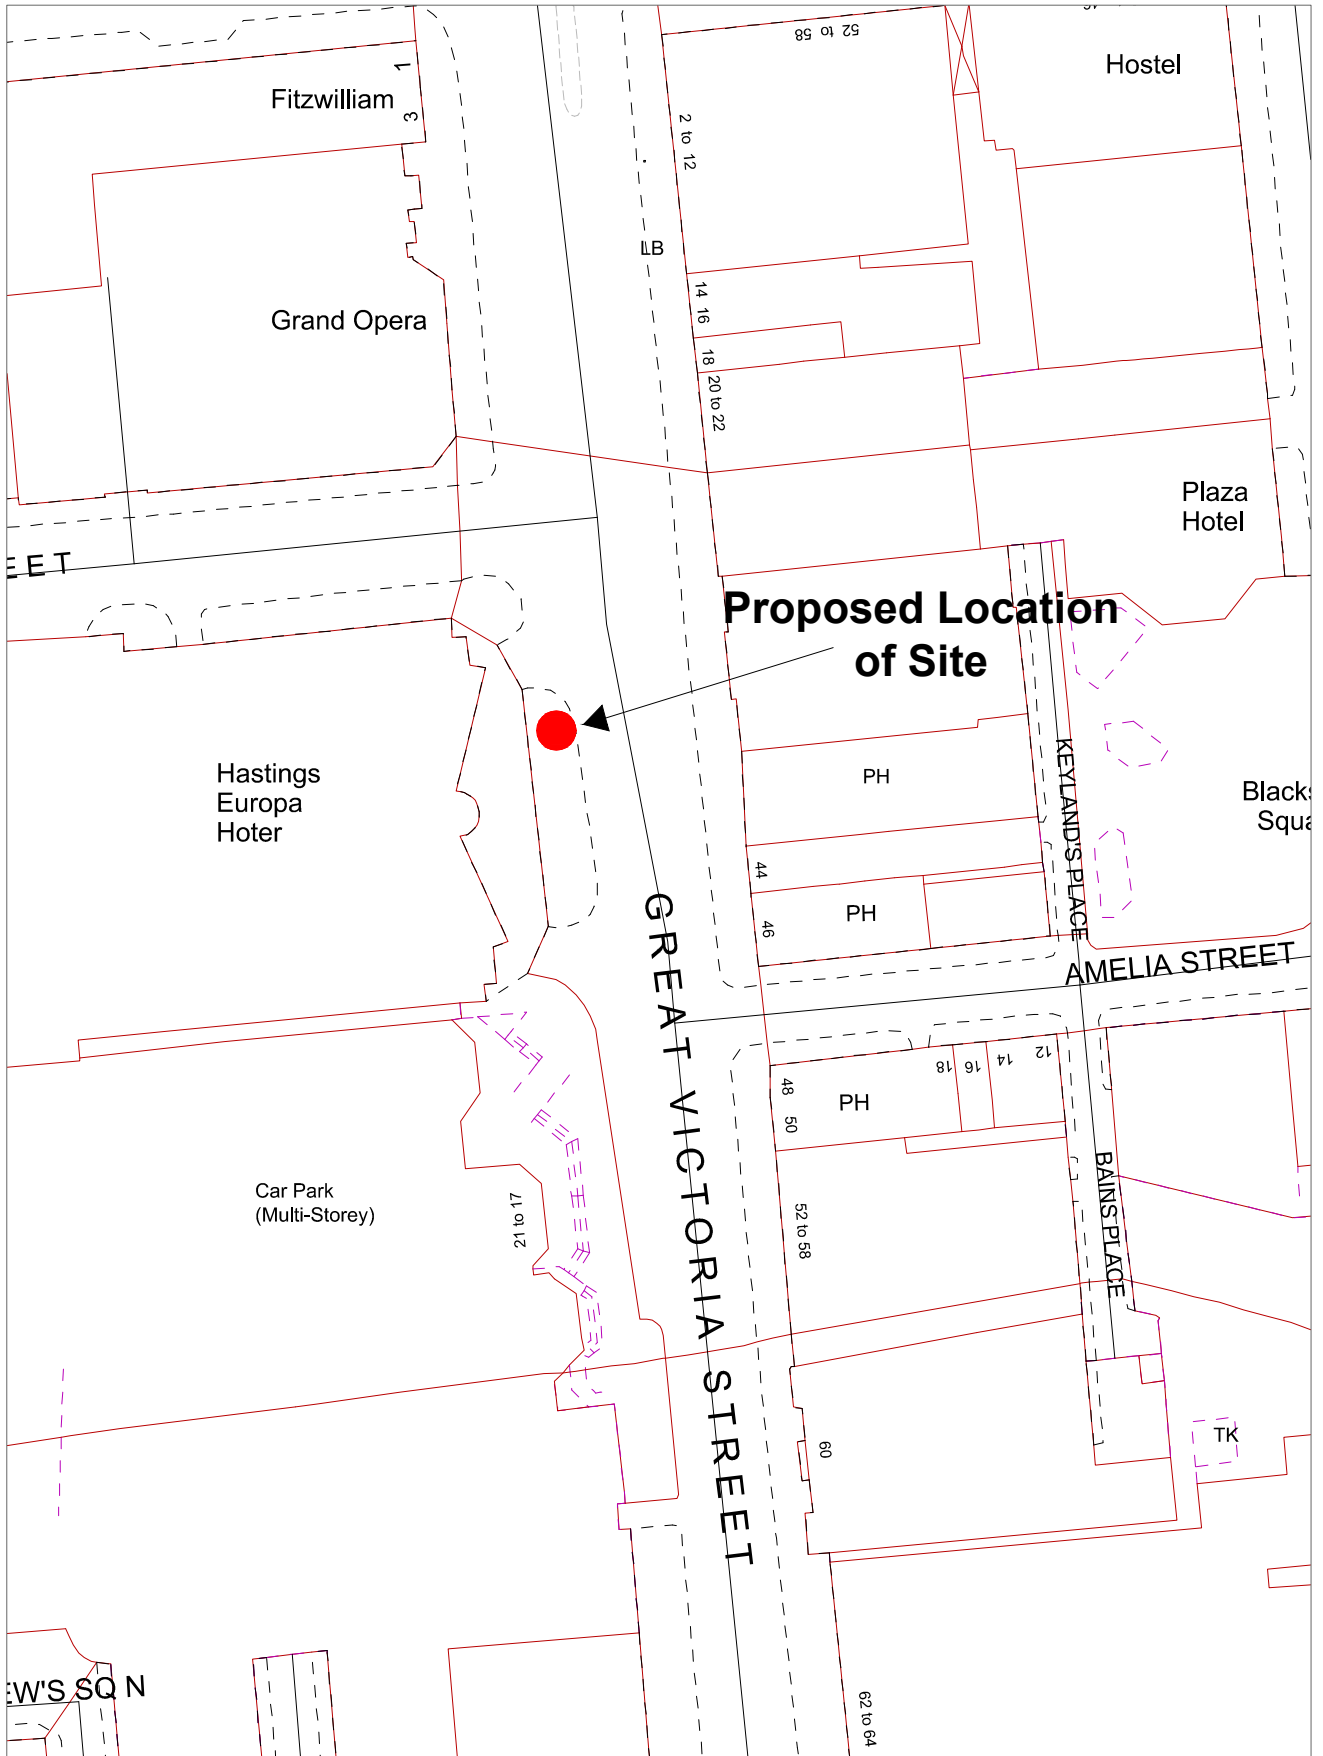

Building Control Service

Appendix 2

DRAWN BY JC
DATE 10/05/2017

Great Victoria Street
-outside the Europa Hotel

SCALE 1:1000